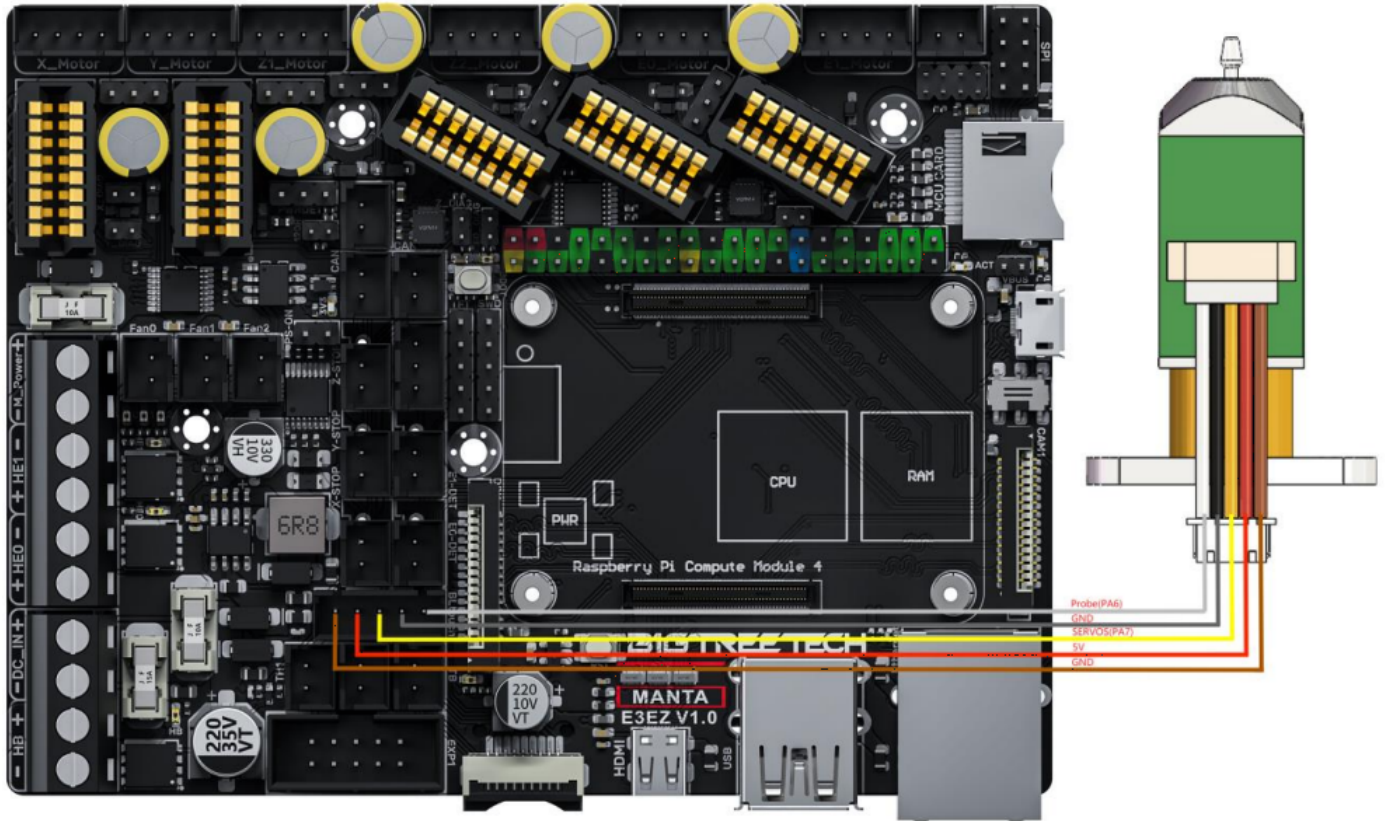

BLTouch Wiring

Revision #1

Created 2023-06-29 17:54:50 UTC by sylvio

Updated 2023-08-11 17:57:45 UTC by sylvio