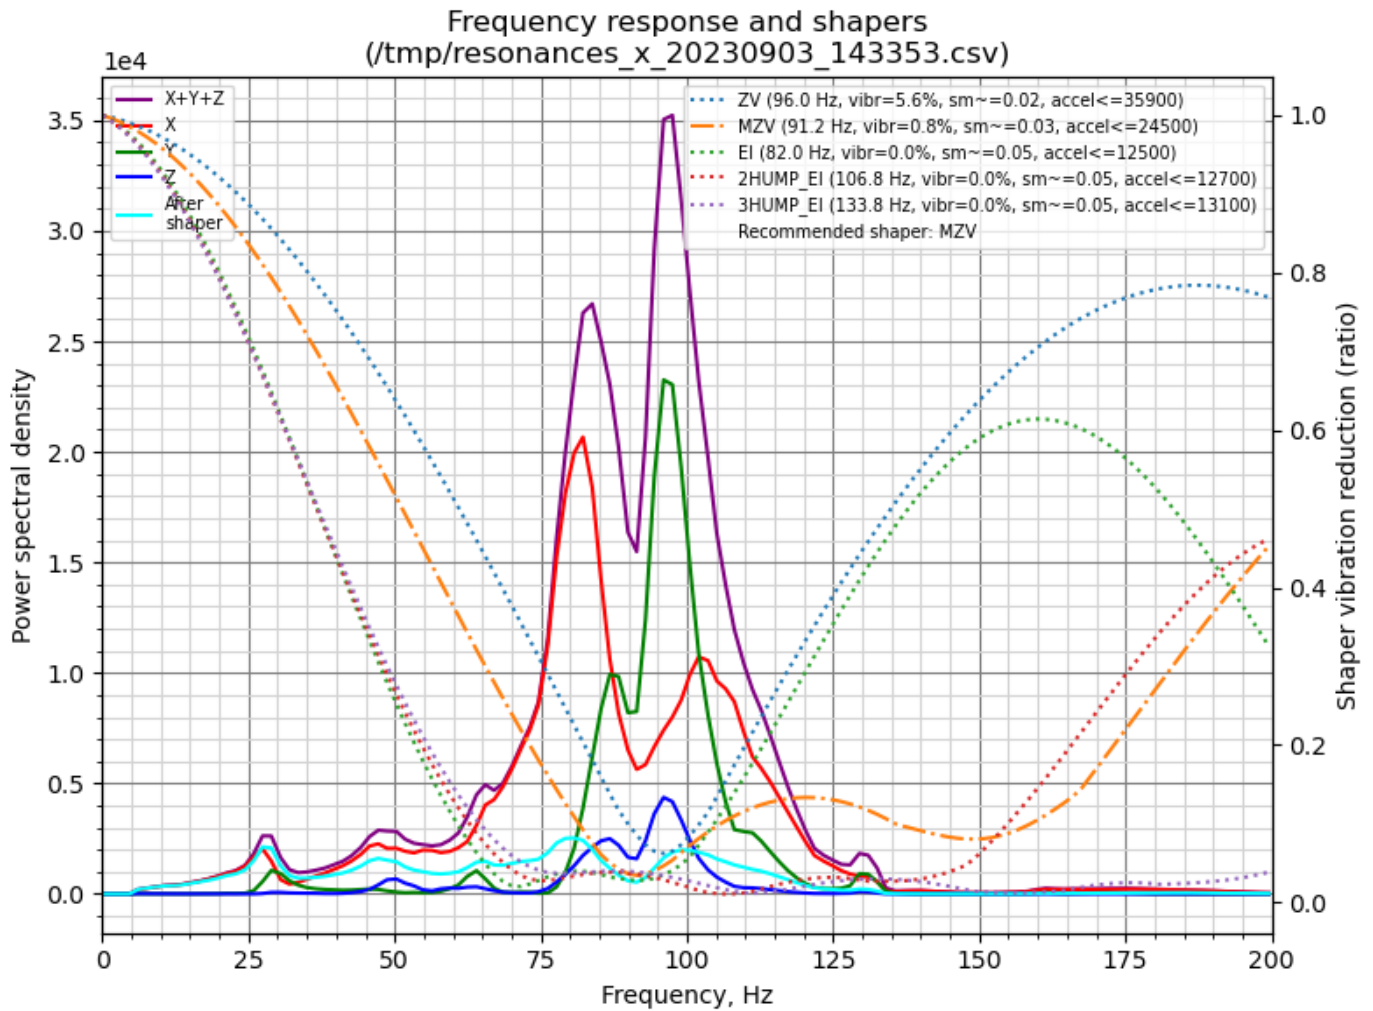

input shaping X Y

X Axis

Y Axis

Frequency response and shapers (/tmp/resonances_y_20230903_142936.csv)

Revision #1

Created 2023-09-03 12:46:43 UTC by sylvio

Updated 2023-09-03 12:49:09 UTC by sylvio