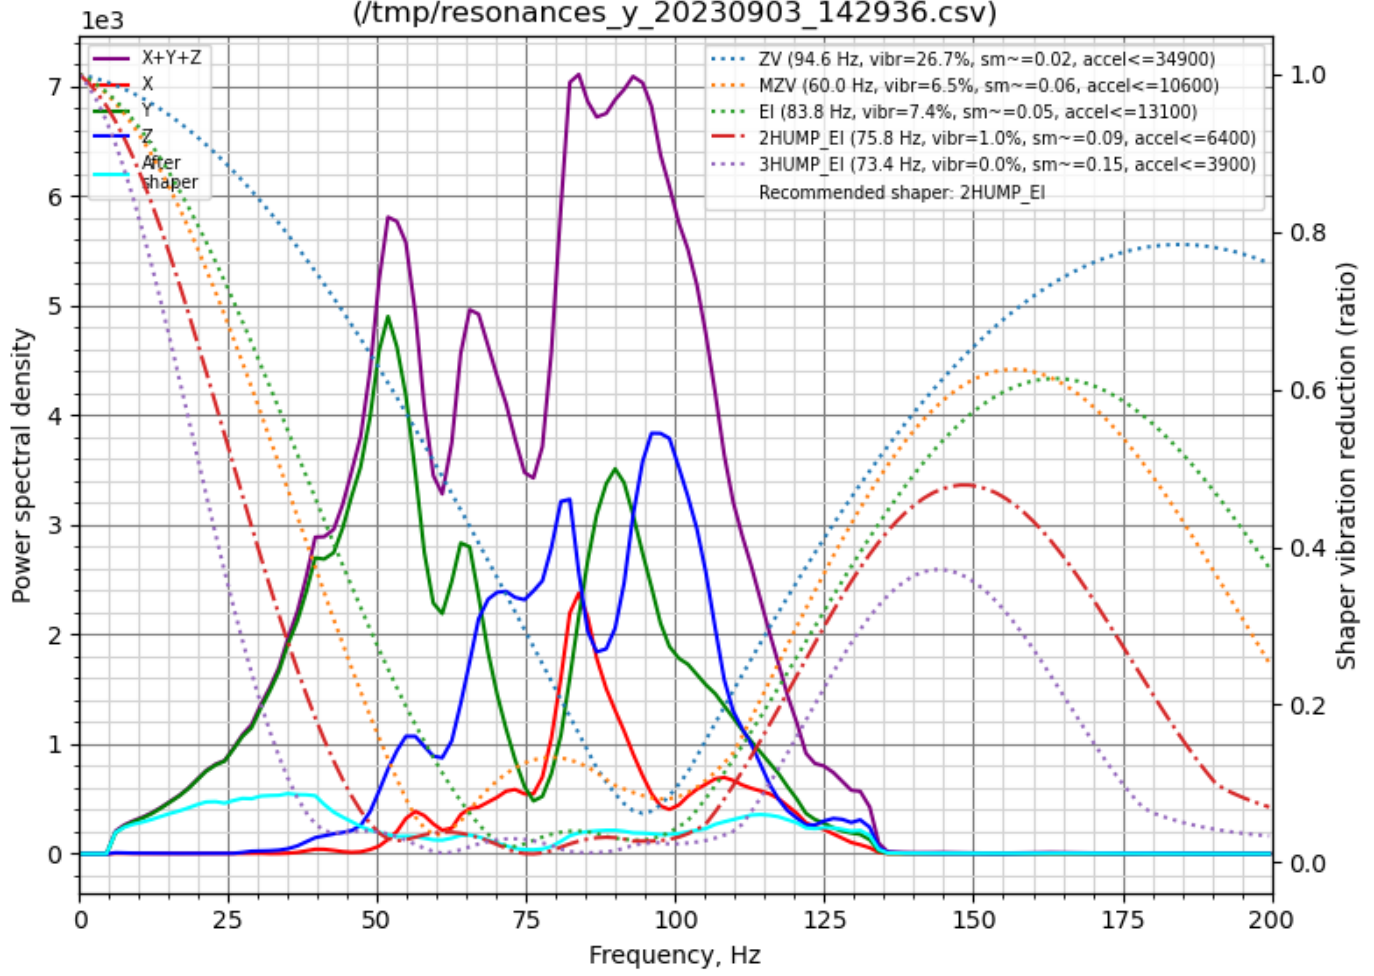

input shaping X Y

X Axis

Y Axis

Frequency response and shapers (/tmp/resonances_y_20230903_142936.csv)

Revision #1

Created 2023-09-03 12:46:43 UTC by sylvio

Updated 2023-09-03 12:49:09 UTC by sylvio