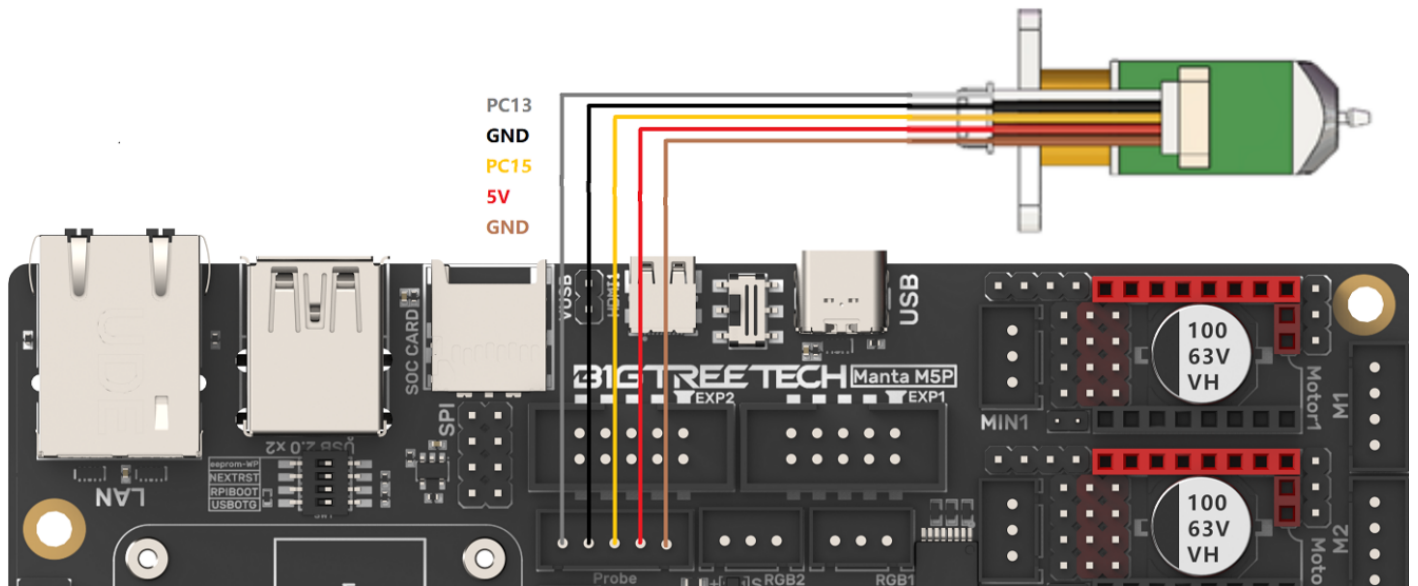

# BLTouch Wiring

Revision #1

Created 2023-06-29 17:50:38 UTC by sylvio

Updated 2023-06-29 17:51:21 UTC by sylvio